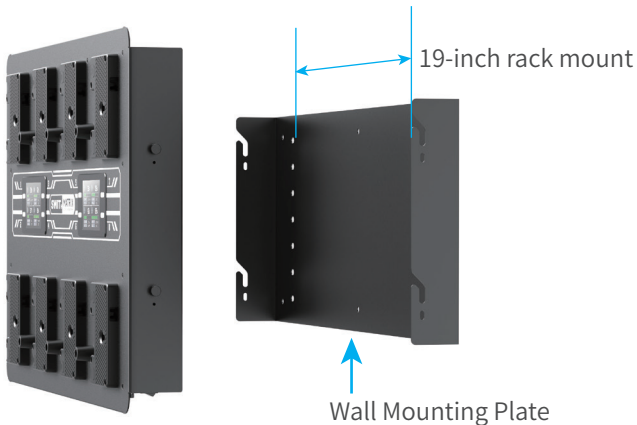

SWIT®

MATRIX-A8

8×100W Ultra Fast
Gold Mount Wall Charger

SAVE **60%** CHARGING TIME

Wall / Bracket Mounting

MATRIX-A8 provides a wall mounting plate to be screwed onto the wall, or mounting to standard 19-inch rack bracket. You can even install the mounting plate onto storage rack or DIT cart.

3.5-inch LCD and Indicators

Ready for mounting battery

Charging Status
Percentage / Current / Voltage

Charging abnormal Warning
(Following on-screen instructions to take steps)

Charging Status
Realtime Capacity / Cycle times