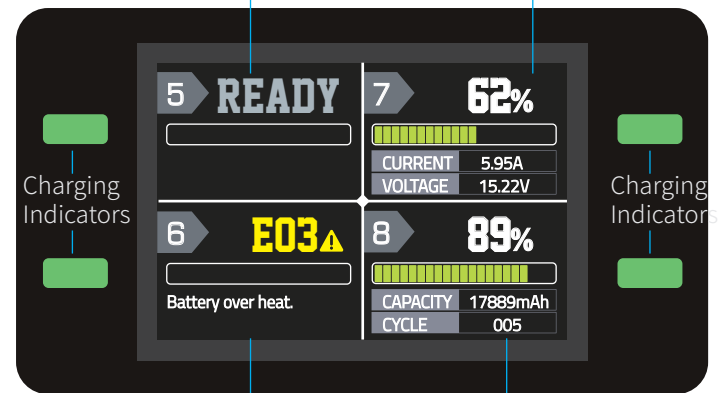

SWIT®

MATRIX-A8

8×100W Ultra Fast
Gold Mount Wall Charger

SAVE **60%** CHARGING TIME

Wall / Bracket Mounting

MATRIX-A8 provides a wall mounting plate to be screwed onto the wall, or mounting to standard 19-inch rack bracket. You can even install the mounting plate onto storage rack or DIT cart.

3.5-inch LCD and Indicators

Ready for mounting battery

Charging Status
Percentage / Current / Voltage

Charging abnormal Warning
(Following on-screen instructions to take steps)

Charging Status
Realtime Capacity / Cycle times