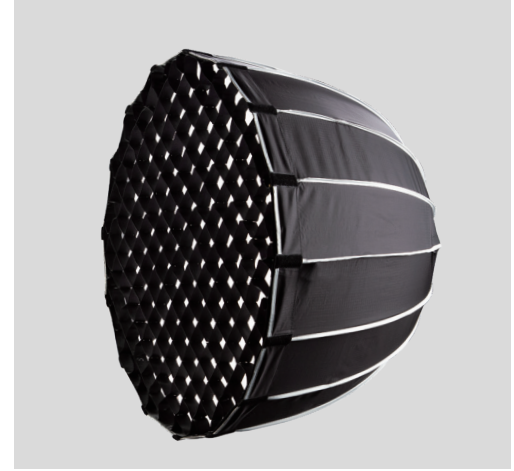

Bowens Mount Accessories

Optional Purchase

BA-OCT36

36-inch Easy-open Octagonal Softbox
With dual diffusers

BA-LAN26

26-inch Easy-open Lantern Softbox

BA-PARA26

26-inch Easy-open Parabolic Dome Softbox
With eggcrate and dual diffusers

BA-BD16

16-inch Beauty Dish
with 40° Honeycomb and diffuser

BA-ST3

3.1-inch Snoot with honeycomb
with 25° & 30° Honeycombs and 5x color filters

BA-F3X

Fresnel 12-40° 3x Lens
with 10x color filters

Specifications