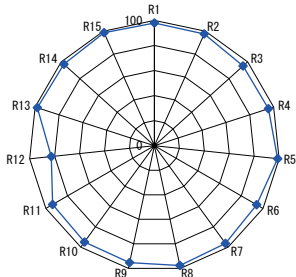

CRI 97; TLCI 98

Accurate Color

Sector	Lightness	Chroma	Hue
R	0	0	0
R/Y	0	0	0
Y	0	0	0
Y/G	0	0	0
G	0	0	0
G/C	0	0	+
C	0	0	0
C/B	0	0	0
B	0	-	0
B/M	0	0	+
M	0	0	+
M/R	0	0	+

Control Panel

5-pin DMX in & out

5-pin DMX IN PowerCON AC IN 5-pin DMX OUT