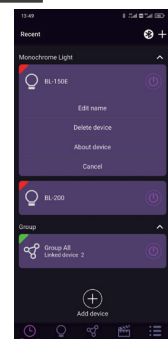

BL-150E

BL-200 / 300 Controller

Control buttons

Power Out to light head

PowerCON AC-IN

5-pin DMX OUT

5-pin DMX IN

APP Remote

iOS & Android

Add and Group lights

Intensity adjust

Select light effects

Sync to music

9x Light Effects

With Intensity and Speed Adjustment

Lightning Lightning Screen Candle Flash Strobe Car light Alarm Breath