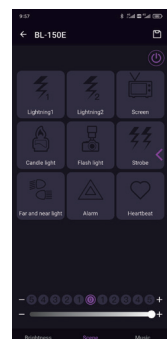

BL-150E

BL-200 / 300 Controller

Control buttons

Power Out to light head

PowerCON AC-IN

5-pin DMX OUT

5-pin DMX IN

APP Remote

iOS & Android

Add and Group lights

Intensity adjust

Select light effects

Sync to music

9x Light Effects

With Intensity and Speed Adjustment

Lightning Lightning Screen Candle Flash Strobe Car light Alarm Breath